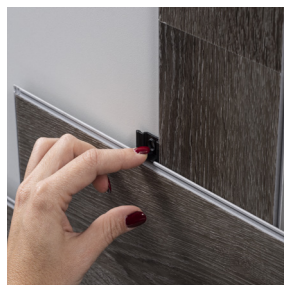

Drag along the stud to lock the panel