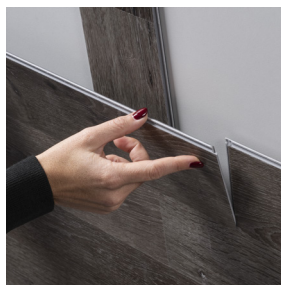

# Big transformation, small effort with 5G<sup>®</sup> Climb<sup>™</sup>

Välinge has created a revolutionary technology for wall mounting, based on our proven 5G<sup>®</sup> Fold Down installation system used in flooring. Use the panels as studs and simply click the wall panels in place horizontally, vertically or in herringbone pattern. With the specially designed clips, the panels are attached instantly to the studs, without any tools.

Make your floor climb up the wall and get a perfect match between floor and wall. Be creative and go all the way up.

## Features & benefits

- Fast and easy to install & dismantle
- Suitable for all materials and opens up for multiple pattern installation
- No need for special studs additional materials or tools

## How does it work?

Angle the clip in the stud

Drag along the stud to lock the panel

Fold in the next panel

[www.5gfolddown.com](http://www.5gfolddown.com)