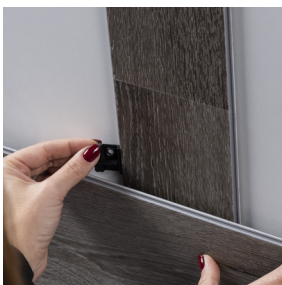

How does it work?

Angle the clip in the stud